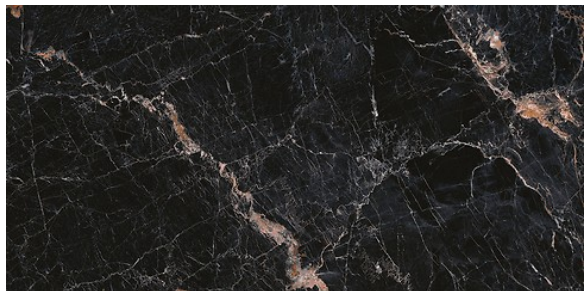

ARAKAMI BLACK POLISHED RECT 60X120 G1

COLLECTION ARAKAMI

PRODUCT CODE:

NT1540-001-1

Product description

Application	Interior
Tile colour	Vivid colours&contrasts
Tile design	Stone
Tile size	60x120
Tile's surface finish	Polished
Tonal tile	V3
Type of surface	Smooth
Usage	Wall&floor